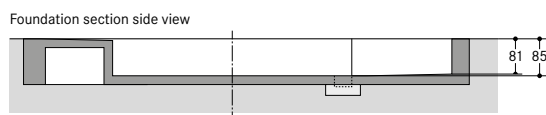

■ WÖHR Bikesafe 885/16 (106 parking places), handlebar width 76 cm

■ WÖHR Bikesafe 885/16 (106 parking places), handlebar width 83 cm

■ WÖHR Bikesafe 885/20 (134 parking places), handlebar width 76 cm

■ WÖHR Bikesafe 885/20 (134 parking places), handlebar width 83 cm

■ WÖHR Bikesafe 885/24 (162 parking places), handlebar width 76 cm

■ WÖHR Bikesafe 885/24 (162 parking places), handlebar width 83 cm

■ **Dimensions**

- all dimensions are minimum, finished dimensions
- tolerances must be taken into consideration
- all dimensions are given in cm