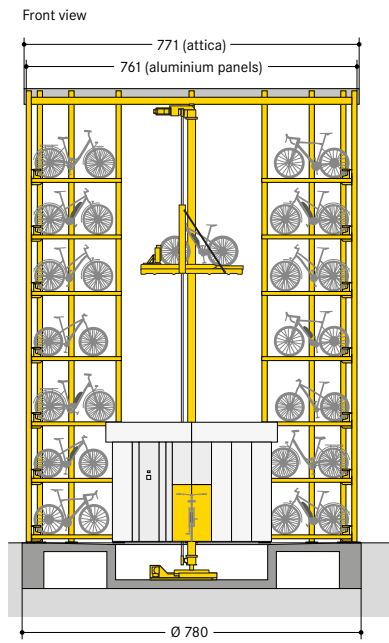

■ WÖHR Bikesafe 885/16 (106 parking places), handlebar width 76 cm

■ WÖHR Bikesafe 885/16 (106 parking places), handlebar width 83 cm

■ WÖHR Bikesafe 885/20 (134 parking places), handlebar width 76 cm

■ WÖHR Bikesafe 885/20 (134 parking places), handlebar width 83 cm

■ WÖHR Bikesafe 885/24 (162 parking places), handlebar width 76 cm

■ WÖHR Bikesafe 885/24 (162 parking places), handlebar width 83 cm

■ **Dimensions**

- all dimensions are minimum, finished dimensions
- tolerances must be taken into consideration
- all dimensions are given in cm