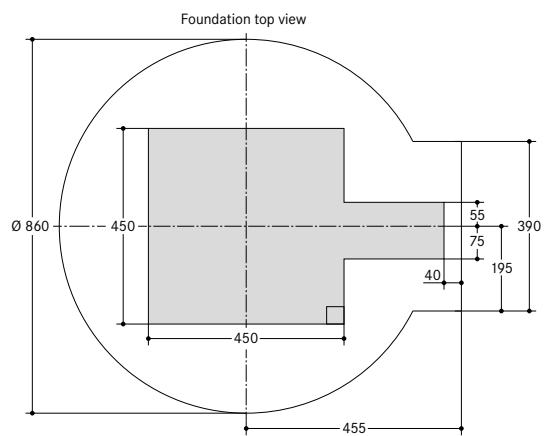

■ WÖHR Bikesafe 885/16 (106 parking places), handlebar width 76 cm

■ WÖHR Bikesafe 885/16 (106 parking places), handlebar width 83 cm

■ WÖHR Bikesafe 885/20 (134 parking places), handlebar width 76 cm

■ WÖHR Bikesafe 885/20 (134 parking places), handlebar width 83 cm

■ WÖHR Bikesafe 885/24 (162 parking places), handlebar width 76 cm

■ WÖHR Bikesafe 885/24 (162 parking places), handlebar width 83 cm

■ **Dimensions**

- all dimensions are minimum, finished dimensions
- tolerances must be taken into consideration
- all dimensions are given in cm