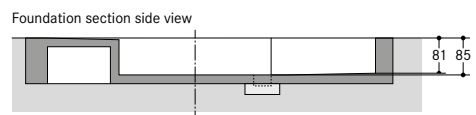

■ WÖHR Bikesafe 885/16 (106 parking places), handlebar width 76 cm

■ WÖHR Bikesafe 885/16 (106 parking places), handlebar width 83 cm

■ WÖHR Bikesafe 885/20 (134 parking places), handlebar width 76 cm

■ WÖHR Bikesafe 885/20 (134 parking places), handlebar width 83 cm

■ WÖHR Bikesafe 885/24 (162 parking places), handlebar width 76 cm

■ WÖHR Bikesafe 885/24 (162 parking places), handlebar width 83 cm

■ **Dimensions**

- all dimensions are minimum, finished dimensions
- tolerances must be taken into consideration
- all dimensions are given in cm