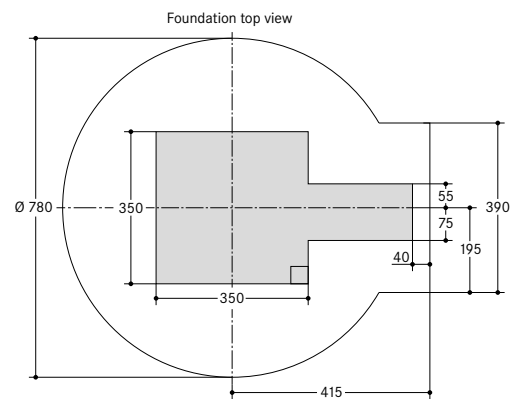

■ WÖHR Bikesafe 885/16 (106 parking places), handlebar width 76 cm

■ WÖHR Bikesafe 885/16 (106 parking places), handlebar width 83 cm

■ WÖHR Bikesafe 885/20 (134 parking places), handlebar width 76 cm

■ WÖHR Bikesafe 885/20 (134 parking places), handlebar width 83 cm

■ WÖHR Bikesafe 885/24 (162 parking places), handlebar width 76 cm

■ WÖHR Bikesafe 885/24 (162 parking places), handlebar width 83 cm

■ **Dimensions**

- all dimensions are minimum, finished dimensions
- tolerances must be taken into consideration
- all dimensions are given in cm