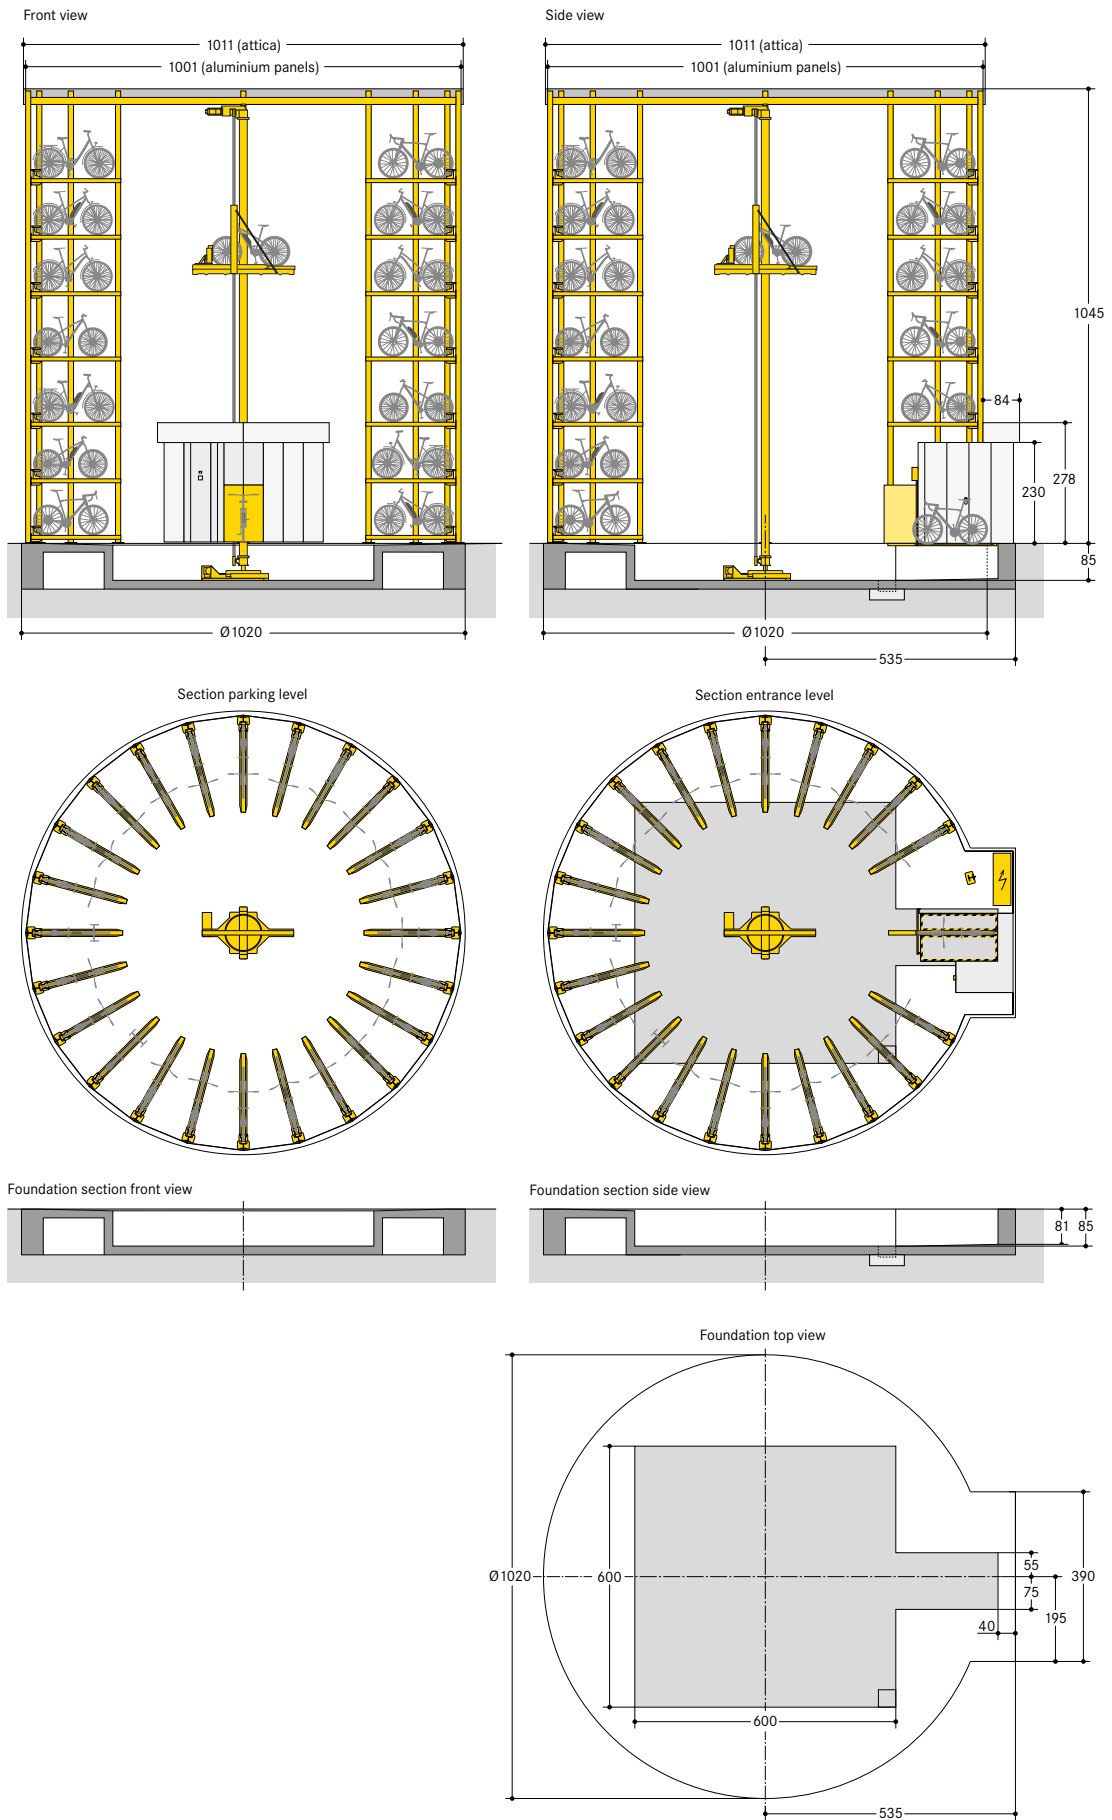

■ WÖHR Bikesafe 885/16 (106 parking places), handlebar width 76 cm

■ WÖHR Bikesafe 885/16 (106 parking places), handlebar width 83 cm

■ WÖHR Bikesafe 885/20 (134 parking places), handlebar width 76 cm

■ WÖHR Bikesafe 885/20 (134 parking places), handlebar width 83 cm

■ WÖHR Bikesafe 885/24 (162 parking places), handlebar width 76 cm

■ WÖHR Bikesafe 885/24 (162 parking places), handlebar width 83 cm

■ **Dimensions**

- all dimensions are minimum, finished dimensions
- tolerances must be taken into consideration
- all dimensions are given in cm