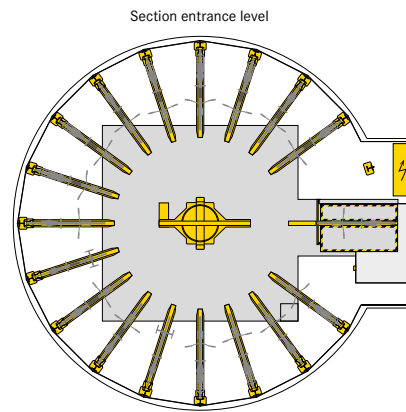

■ WÖHR Bikesafe 885/16 (106 parking places), handlebar width 76 cm

■ WÖHR Bikesafe 885/16 (106 parking places), handlebar width 83 cm

■ WÖHR Bikesafe 885/20 (134 parking places), handlebar width 76 cm

■ WÖHR Bikesafe 885/20 (134 parking places), handlebar width 83 cm

■ WÖHR Bikesafe 885/24 (162 parking places), handlebar width 76 cm

■ WÖHR Bikesafe 885/24 (162 parking places), handlebar width 83 cm

■ **Dimensions**

- all dimensions are minimum, finished dimensions
- tolerances must be taken into consideration
- all dimensions are given in cm