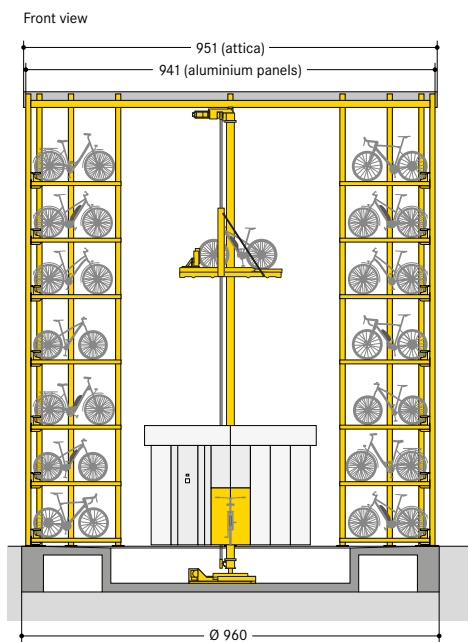

■ WÖHR Bikesafe 885/16 (106 parking places), handlebar width 76 cm

■ WÖHR Bikesafe 885/16 (106 parking places), handlebar width 83 cm

■ WÖHR Bikesafe 885/20 (134 parking places), handlebar width 76 cm

■ WÖHR Bikesafe 885/20 (134 parking places), handlebar width 83 cm

■ WÖHR Bikesafe 885/24 (162 parking places), handlebar width 76 cm

■ WÖHR Bikesafe 885/24 (162 parking places), handlebar width 83 cm

■ **Dimensions**

- all dimensions are minimum, finished dimensions
- tolerances must be taken into consideration
- all dimensions are given in cm