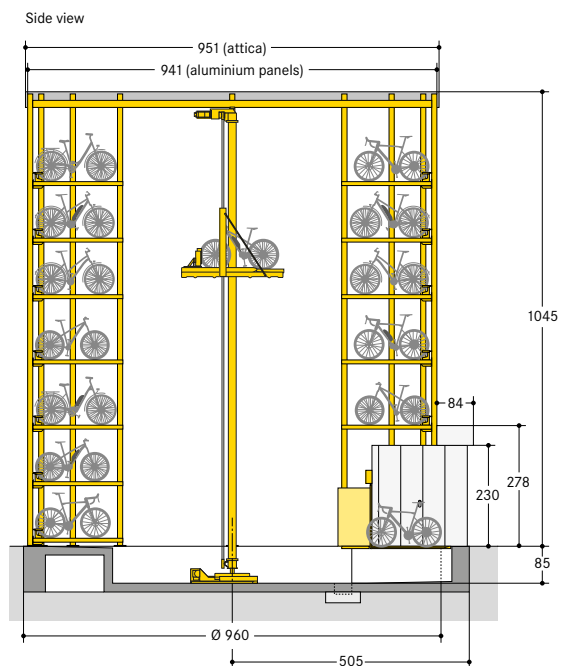

■ WÖHR Bikesafe 885/16 (106 parking places), handlebar width 76 cm

■ WÖHR Bikesafe 885/16 (106 parking places), handlebar width 83 cm

■ WÖHR Bikesafe 885/20 (134 parking places), handlebar width 76 cm

■ WÖHR Bikesafe 885/20 (134 parking places), handlebar width 83 cm

■ WÖHR Bikesafe 885/24 (162 parking places), handlebar width 76 cm

■ WÖHR Bikesafe 885/24 (162 parking places), handlebar width 83 cm

■ **Dimensions**

- all dimensions are minimum, finished dimensions
- tolerances must be taken into consideration
- all dimensions are given in cm