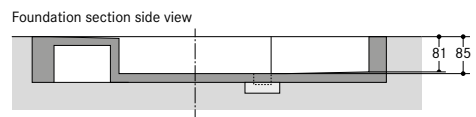

■ WÖHR Bikesafe 885/16 (106 parking places), handlebar width 76 cm

■ WÖHR Bikesafe 885/16 (106 parking places), handlebar width 83 cm

■ WÖHR Bikesafe 885/20 (134 parking places), handlebar width 76 cm

■ WÖHR Bikesafe 885/20 (134 parking places), handlebar width 83 cm

■ WÖHR Bikesafe 885/24 (162 parking places), handlebar width 76 cm

■ WÖHR Bikesafe 885/24 (162 parking places), handlebar width 83 cm

■ **Dimensions**

- all dimensions are minimum, finished dimensions
- tolerances must be taken into consideration
- all dimensions are given in cm