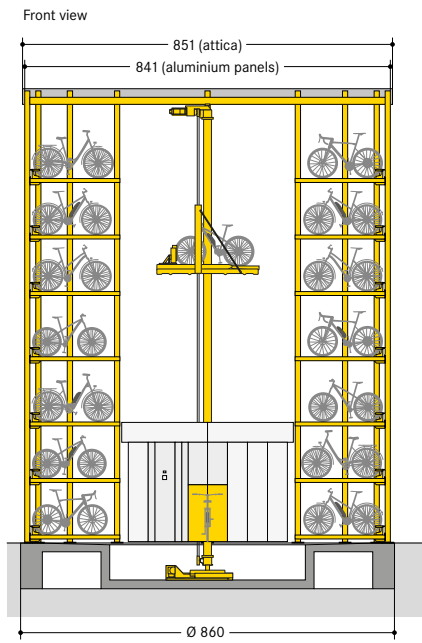

■ WÖHR Bikesafe 885/16 (106 parking places), handlebar width 76 cm

■ WÖHR Bikesafe 885/16 (106 parking places), handlebar width 83 cm

■ WÖHR Bikesafe 885/20 (134 parking places), handlebar width 76 cm

■ WÖHR Bikesafe 885/20 (134 parking places), handlebar width 83 cm

■ WÖHR Bikesafe 885/24 (162 parking places), handlebar width 76 cm

■ WÖHR Bikesafe 885/24 (162 parking places), handlebar width 83 cm

■ **Dimensions**

- all dimensions are minimum, finished dimensions
- tolerances must be taken into consideration
- all dimensions are given in cm