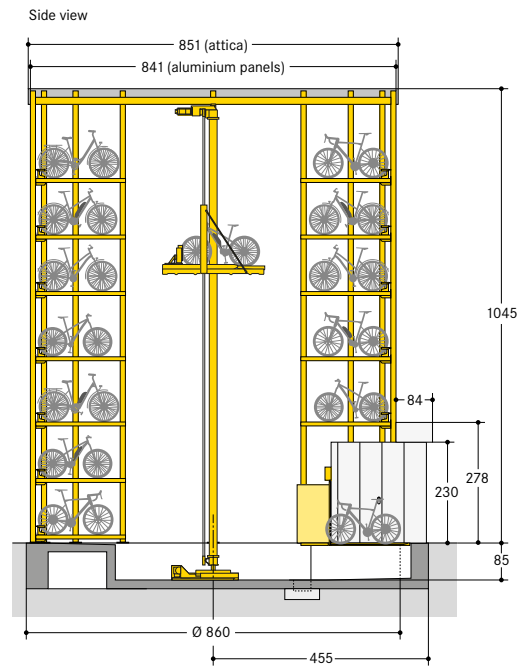

■ WÖHR Bikesafe 885/16 (106 parking places), handlebar width 76 cm

■ WÖHR Bikesafe 885/16 (106 parking places), handlebar width 83 cm

■ WÖHR Bikesafe 885/20 (134 parking places), handlebar width 76 cm

■ WÖHR Bikesafe 885/20 (134 parking places), handlebar width 83 cm

■ WÖHR Bikesafe 885/24 (162 parking places), handlebar width 76 cm

■ WÖHR Bikesafe 885/24 (162 parking places), handlebar width 83 cm

■ **Dimensions**

- all dimensions are minimum, finished dimensions
- tolerances must be taken into consideration
- all dimensions are given in cm