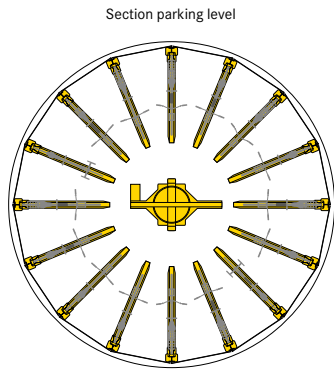

■ WÖHR Bikesafe 885/16 (106 parking places), handlebar width 76 cm

■ WÖHR Bikesafe 885/16 (106 parking places), handlebar width 83 cm

■ WÖHR Bikesafe 885/20 (134 parking places), handlebar width 76 cm

■ WÖHR Bikesafe 885/20 (134 parking places), handlebar width 83 cm

■ WÖHR Bikesafe 885/24 (162 parking places), handlebar width 76 cm

■ WÖHR Bikesafe 885/24 (162 parking places), handlebar width 83 cm

■ **Dimensions**

- all dimensions are minimum, finished dimensions
- tolerances must be taken into consideration
- all dimensions are given in cm