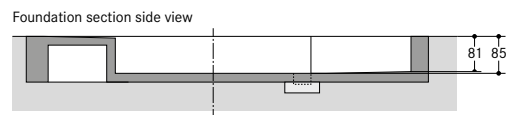

■ WÖHR Bikesafe 885/16 (106 parking places), handlebar width 76 cm

■ WÖHR Bikesafe 885/16 (106 parking places), handlebar width 83 cm

■ WÖHR Bikesafe 885/20 (134 parking places), handlebar width 76 cm

■ WÖHR Bikesafe 885/20 (134 parking places), handlebar width 83 cm

■ WÖHR Bikesafe 885/24 (162 parking places), handlebar width 76 cm

■ WÖHR Bikesafe 885/24 (162 parking places), handlebar width 83 cm

■ **Dimensions**

- all dimensions are minimum, finished dimensions
- tolerances must be taken into consideration
- all dimensions are given in cm