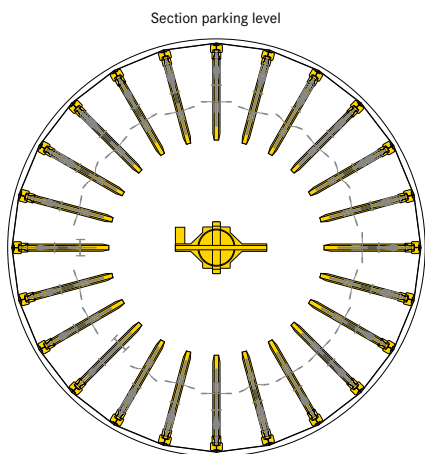

■ WÖHR Bikesafe 885/16 (106 parking places), handlebar width 76 cm

■ WÖHR Bikesafe 885/16 (106 parking places), handlebar width 83 cm

■ WÖHR Bikesafe 885/20 (134 parking places), handlebar width 76 cm

■ WÖHR Bikesafe 885/20 (134 parking places), handlebar width 83 cm

■ WÖHR Bikesafe 885/24 (162 parking places), handlebar width 76 cm

■ WÖHR Bikesafe 885/24 (162 parking places), handlebar width 83 cm

■ **Dimensions**

- all dimensions are minimum, finished dimensions
- tolerances must be taken into consideration
- all dimensions are given in cm