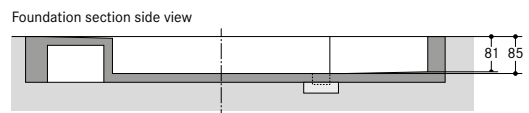

■ WÖHR Bikesafe 885/16 (106 parking places), handlebar width 76 cm

■ WÖHR Bikesafe 885/16 (106 parking places), handlebar width 83 cm

■ WÖHR Bikesafe 885/20 (134 parking places), handlebar width 76 cm

■ WÖHR Bikesafe 885/20 (134 parking places), handlebar width 83 cm

■ WÖHR Bikesafe 885/24 (162 parking places), handlebar width 76 cm

■ WÖHR Bikesafe 885/24 (162 parking places), handlebar width 83 cm

■ **Dimensions**

- all dimensions are minimum, finished dimensions
- tolerances must be taken into consideration
- all dimensions are given in cm