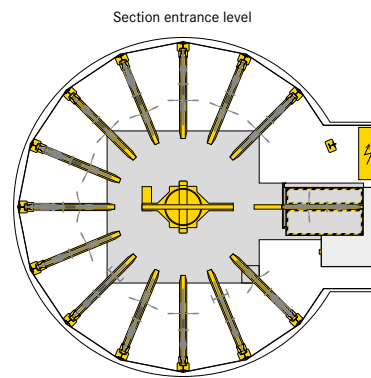

■ WÖHR Bikesafe 885/16 (106 parking places), handlebar width 76 cm

■ WÖHR Bikesafe 885/16 (106 parking places), handlebar width 83 cm

■ WÖHR Bikesafe 885/20 (134 parking places), handlebar width 76 cm

■ WÖHR Bikesafe 885/20 (134 parking places), handlebar width 83 cm

■ WÖHR Bikesafe 885/24 (162 parking places), handlebar width 76 cm

■ WÖHR Bikesafe 885/24 (162 parking places), handlebar width 83 cm

■ **Dimensions**

- all dimensions are minimum, finished dimensions
- tolerances must be taken into consideration
- all dimensions are given in cm