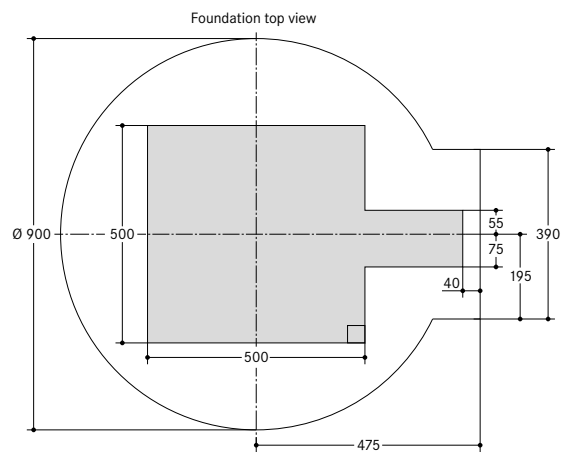

■ WÖHR Bikesafe 885/16 (106 parking places), handlebar width 76 cm

■ WÖHR Bikesafe 885/16 (106 parking places), handlebar width 83 cm

■ WÖHR Bikesafe 885/20 (134 parking places), handlebar width 76 cm

■ WÖHR Bikesafe 885/20 (134 parking places), handlebar width 83 cm

■ WÖHR Bikesafe 885/24 (162 parking places), handlebar width 76 cm

■ WÖHR Bikesafe 885/24 (162 parking places), handlebar width 83 cm

■ **Dimensions**

- all dimensions are minimum, finished dimensions
- tolerances must be taken into consideration
- all dimensions are given in cm