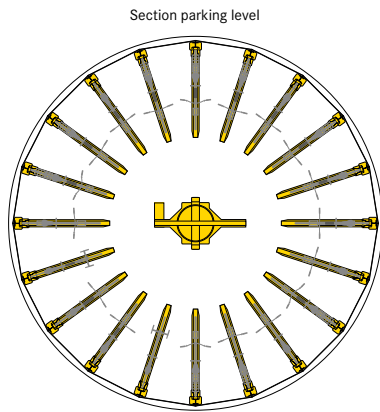

■ WÖHR Bikesafe 885/16 (106 parking places), handlebar width 76 cm

■ WÖHR Bikesafe 885/16 (106 parking places), handlebar width 83 cm

■ WÖHR Bikesafe 885/20 (134 parking places), handlebar width 76 cm

■ WÖHR Bikesafe 885/20 (134 parking places), handlebar width 83 cm

■ WÖHR Bikesafe 885/24 (162 parking places), handlebar width 76 cm

■ WÖHR Bikesafe 885/24 (162 parking places), handlebar width 83 cm

■ **Dimensions**

- all dimensions are minimum, finished dimensions
- tolerances must be taken into consideration
- all dimensions are given in cm