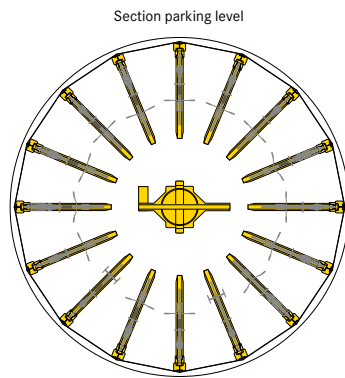

■ WÖHR Bikesafe 885/16 (106 parking places), handlebar width 76 cm

■ WÖHR Bikesafe 885/16 (106 parking places), handlebar width 83 cm

■ WÖHR Bikesafe 885/20 (134 parking places), handlebar width 76 cm

■ WÖHR Bikesafe 885/20 (134 parking places), handlebar width 83 cm

■ WÖHR Bikesafe 885/24 (162 parking places), handlebar width 76 cm

■ WÖHR Bikesafe 885/24 (162 parking places), handlebar width 83 cm

■ **Dimensions**

- all dimensions are minimum, finished dimensions
- tolerances must be taken into consideration
- all dimensions are given in cm