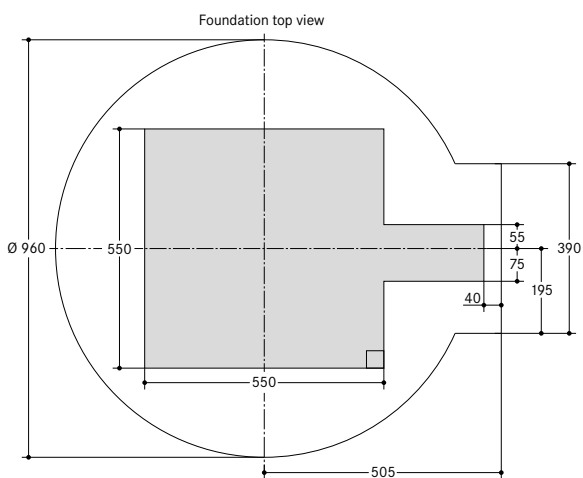

■ WÖHR Bikesafe 885/16 (106 parking places), handlebar width 76 cm

■ WÖHR Bikesafe 885/16 (106 parking places), handlebar width 83 cm

■ WÖHR Bikesafe 885/20 (134 parking places), handlebar width 76 cm

■ WÖHR Bikesafe 885/20 (134 parking places), handlebar width 83 cm

■ WÖHR Bikesafe 885/24 (162 parking places), handlebar width 76 cm

■ WÖHR Bikesafe 885/24 (162 parking places), handlebar width 83 cm

■ **Dimensions**

- all dimensions are minimum, finished dimensions
- tolerances must be taken into consideration
- all dimensions are given in cm