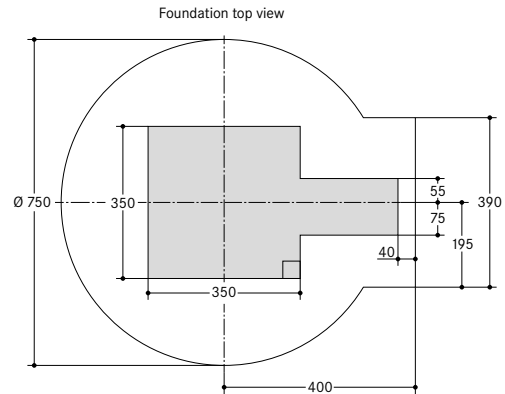

■ WÖHR Bikesafe 885/16 (106 parking places), handlebar width 76 cm

■ WÖHR Bikesafe 885/16 (106 parking places), handlebar width 83 cm

■ WÖHR Bikesafe 885/20 (134 parking places), handlebar width 76 cm

■ WÖHR Bikesafe 885/20 (134 parking places), handlebar width 83 cm

■ WÖHR Bikesafe 885/24 (162 parking places), handlebar width 76 cm

■ WÖHR Bikesafe 885/24 (162 parking places), handlebar width 83 cm

■ **Dimensions**

- all dimensions are minimum, finished dimensions
- tolerances must be taken into consideration
- all dimensions are given in cm