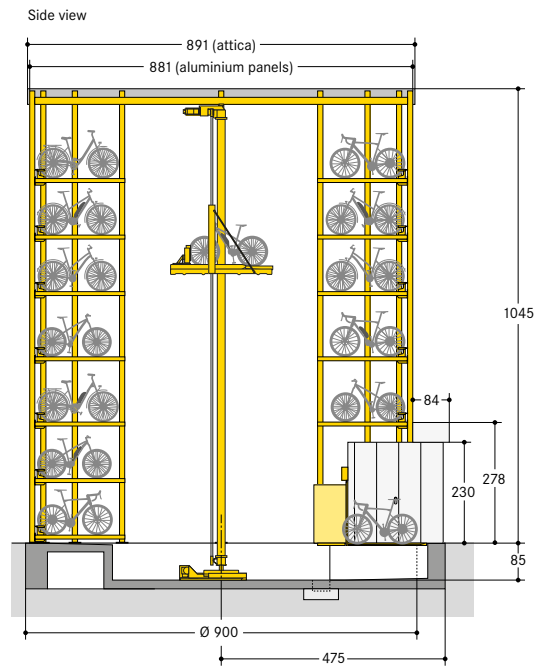

■ WÖHR Bikesafe 885/16 (106 parking places), handlebar width 76 cm

■ WÖHR Bikesafe 885/16 (106 parking places), handlebar width 83 cm

■ WÖHR Bikesafe 885/20 (134 parking places), handlebar width 76 cm

■ WÖHR Bikesafe 885/20 (134 parking places), handlebar width 83 cm

■ WÖHR Bikesafe 885/24 (162 parking places), handlebar width 76 cm

■ WÖHR Bikesafe 885/24 (162 parking places), handlebar width 83 cm

■ **Dimensions**

- all dimensions are minimum, finished dimensions
- tolerances must be taken into consideration
- all dimensions are given in cm