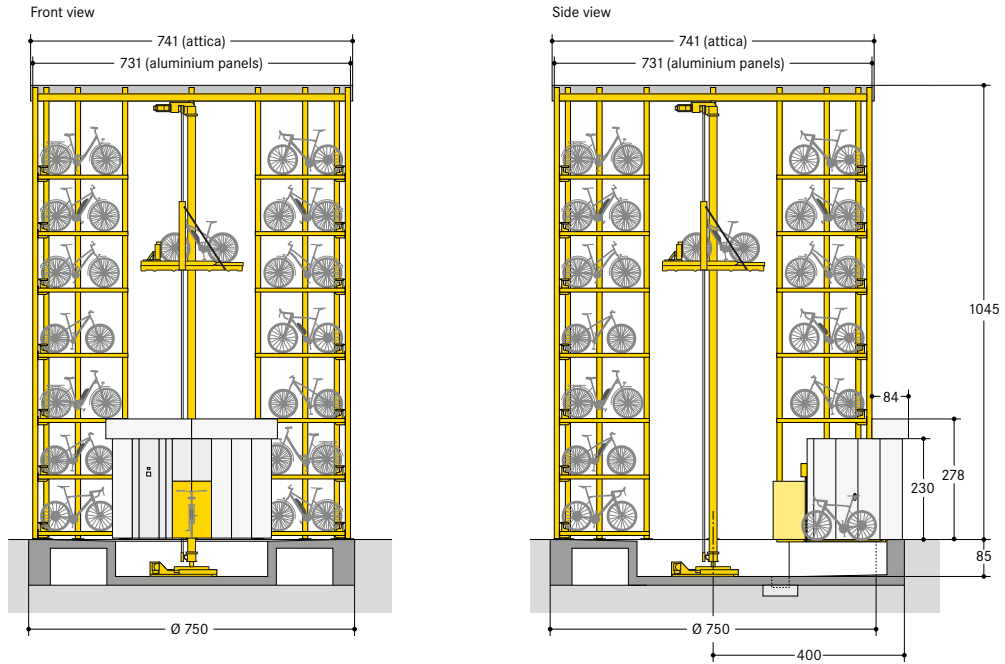

■ WÖHR Bikesafe 885/16 (106 parking places), handlebar width 76 cm

■ WÖHR Bikesafe 885/16 (106 parking places), handlebar width 83 cm

■ WÖHR Bikesafe 885/20 (134 parking places), handlebar width 76 cm

■ WÖHR Bikesafe 885/20 (134 parking places), handlebar width 83 cm

■ WÖHR Bikesafe 885/24 (162 parking places), handlebar width 76 cm

■ WÖHR Bikesafe 885/24 (162 parking places), handlebar width 83 cm

■ **Dimensions**

- all dimensions are minimum, finished dimensions
- tolerances must be taken into consideration
- all dimensions are given in cm