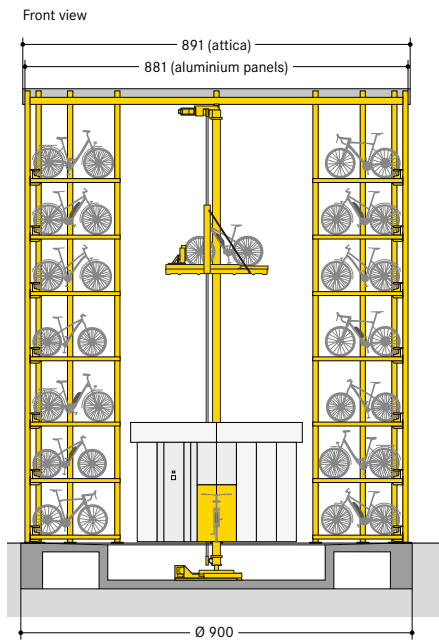

■ WÖHR Bikesafe 885/16 (106 parking places), handlebar width 76 cm

■ WÖHR Bikesafe 885/16 (106 parking places), handlebar width 83 cm

■ WÖHR Bikesafe 885/20 (134 parking places), handlebar width 76 cm

■ WÖHR Bikesafe 885/20 (134 parking places), handlebar width 83 cm

■ WÖHR Bikesafe 885/24 (162 parking places), handlebar width 76 cm

■ WÖHR Bikesafe 885/24 (162 parking places), handlebar width 83 cm

■ **Dimensions**

- all dimensions are minimum, finished dimensions
- tolerances must be taken into consideration
- all dimensions are given in cm