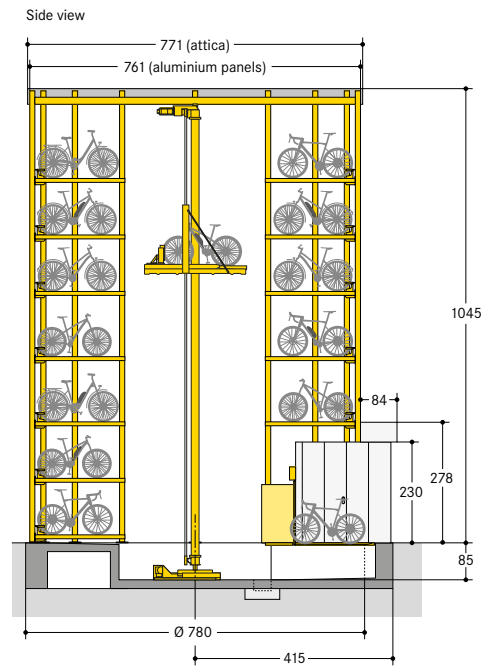

■ WÖHR Bikesafe 885/16 (106 parking places), handlebar width 76 cm

■ WÖHR Bikesafe 885/16 (106 parking places), handlebar width 83 cm

■ WÖHR Bikesafe 885/20 (134 parking places), handlebar width 76 cm

■ WÖHR Bikesafe 885/20 (134 parking places), handlebar width 83 cm

■ WÖHR Bikesafe 885/24 (162 parking places), handlebar width 76 cm

■ WÖHR Bikesafe 885/24 (162 parking places), handlebar width 83 cm

■ **Dimensions**

- all dimensions are minimum, finished dimensions
- tolerances must be taken into consideration
- all dimensions are given in cm