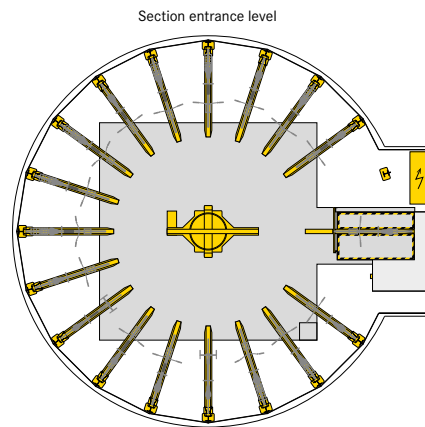

■ WÖHR Bikesafe 885/16 (106 parking places), handlebar width 76 cm

■ WÖHR Bikesafe 885/16 (106 parking places), handlebar width 83 cm

■ WÖHR Bikesafe 885/20 (134 parking places), handlebar width 76 cm

■ WÖHR Bikesafe 885/20 (134 parking places), handlebar width 83 cm

■ WÖHR Bikesafe 885/24 (162 parking places), handlebar width 76 cm

■ WÖHR Bikesafe 885/24 (162 parking places), handlebar width 83 cm

■ **Dimensions**

- all dimensions are minimum, finished dimensions
- tolerances must be taken into consideration
- all dimensions are given in cm