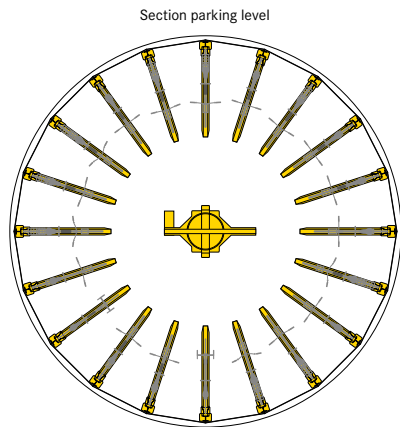

■ WÖHR Bikesafe 885/16 (106 parking places), handlebar width 76 cm

■ WÖHR Bikesafe 885/16 (106 parking places), handlebar width 83 cm

■ WÖHR Bikesafe 885/20 (134 parking places), handlebar width 76 cm

■ WÖHR Bikesafe 885/20 (134 parking places), handlebar width 83 cm

■ WÖHR Bikesafe 885/24 (162 parking places), handlebar width 76 cm

■ WÖHR Bikesafe 885/24 (162 parking places), handlebar width 83 cm

■ **Dimensions**

- all dimensions are minimum, finished dimensions
- tolerances must be taken into consideration
- all dimensions are given in cm