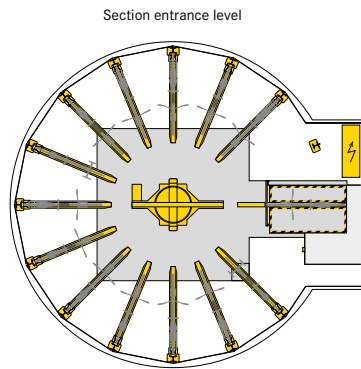

■ WÖHR Bikesafe 885/16 (106 parking places), handlebar width 76 cm

■ WÖHR Bikesafe 885/16 (106 parking places), handlebar width 83 cm

■ WÖHR Bikesafe 885/20 (134 parking places), handlebar width 76 cm

■ WÖHR Bikesafe 885/20 (134 parking places), handlebar width 83 cm

■ WÖHR Bikesafe 885/24 (162 parking places), handlebar width 76 cm

■ WÖHR Bikesafe 885/24 (162 parking places), handlebar width 83 cm

■ **Dimensions**

- all dimensions are minimum, finished dimensions
- tolerances must be taken into consideration
- all dimensions are given in cm