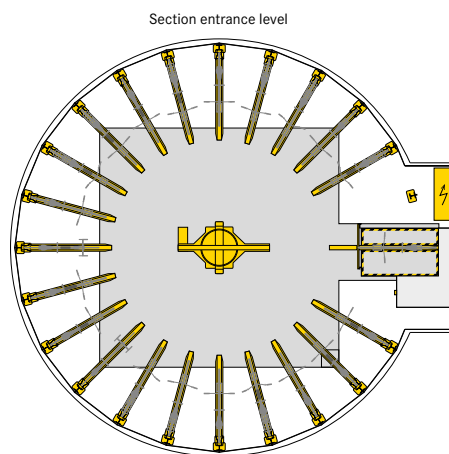

■ WÖHR Bikesafe 885/16 (106 parking places), handlebar width 76 cm

■ WÖHR Bikesafe 885/16 (106 parking places), handlebar width 83 cm

■ WÖHR Bikesafe 885/20 (134 parking places), handlebar width 76 cm

■ WÖHR Bikesafe 885/20 (134 parking places), handlebar width 83 cm

■ WÖHR Bikesafe 885/24 (162 parking places), handlebar width 76 cm

■ WÖHR Bikesafe 885/24 (162 parking places), handlebar width 83 cm

■ **Dimensions**

- all dimensions are minimum, finished dimensions
- tolerances must be taken into consideration
- all dimensions are given in cm